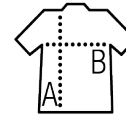

SOL'S REGENT WOMEN

WOMEN'S ROUND COLLAR T-SHIRT

Quality

JERSEY 150
100% semi-combed Ringspun cotton
Taped neck
Ribbed collar

Style

Short sleeves
Close-fitting cut
Cut and sewn

Sizes	S	M	L	XL	XXL	3XL*
A/B	61/41	63/44	65/47	67/50	69/53	71/56