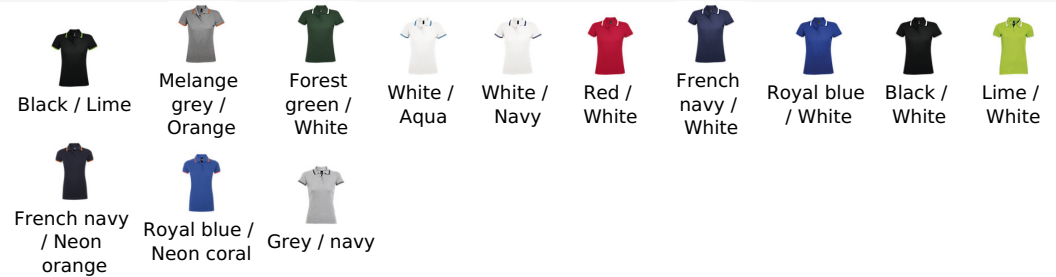

SOL'S PASADENA WOMEN

WOMEN'S POLO SHIRT

Quality

200 PIQUÉ
 100% Ringspun cotton
 Rib 1x1 collar and cuffs
 Reinforcing tape on neck

Style

CLASSIC & ELEGANT

Short sleeves
 Contrasting stripes on collar and cuffs
 Tone on tone 3 button placket
 Fitted cut
 Cut and sewn
 Side slits
 Spare button on the inside seam

Sizes	S	M	L	XL	XXL
A/B	63/42	65/45	67/48	69/51	71/54

PACKING

5

Carton size
 weight :

FEATURES

SOL'S PASADENA MEN
 00577

page