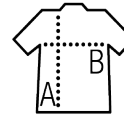

SOL'S PASADENA WOMEN

WOMEN'S POLO SHIRT

Quality

200 PIQUÉ
 100% Ringspun cotton
 Rib 1x1 collar and cuffs
 Reinforcing tape on neck

Style

CLASSIC & ELEGANT

Short sleeves
 Contrasting stripes on collar and cuffs
 Tone on tone 3 button placket
 Fitted cut
 Cut and sewn
 Side slits
 Spare button on the inside seam

Sizes	S	M	L	XL	XXL
A/B	63/42	65/45	67/48	69/51	71/54

PACKING

5

Carton size
 weight :

FEATURES

SOL'S PASADENA MEN
 00577

page