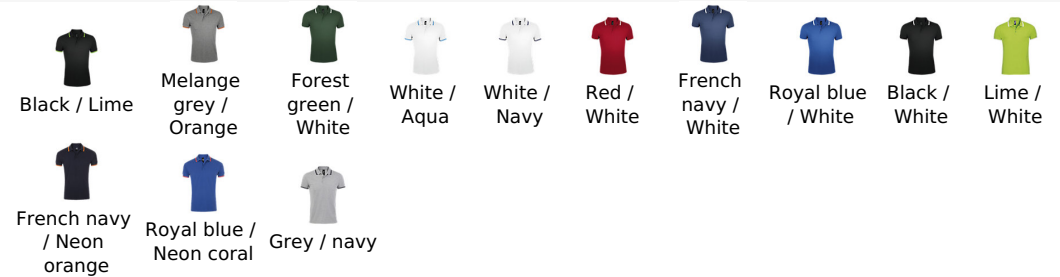

SOL'S PASADENA MEN

MEN'S POLO SHIRT

Quality

200 PIQUÉ
 100% Ringspun cotton
 Rib 1x1 collar and cuffs
 Reinforcing tape on neck

Style

CLASSIC & ELEGANT

Short sleeves
 Contrasting stripes on collar and cuffs
 Tone on tone 3 button placket
 Fitted cut
 Cut and sewn
 Side slits
 Spare button on the inside seam

Sizes	S	M	L	XL	XXL	3XL
A/B	70/49	72/52	74/55	76/58	79/61	82/64

PACKING

5

Carton size
weight :

FEATURES

SOL'S PASADENA WOMEN
00578

page