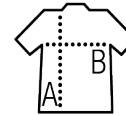

SOL'S PASADENA MEN

MEN'S POLO SHIRT

Quality

200 PIQUÉ
 100% Ringspun cotton
 Rib 1x1 collar and cuffs
 Reinforcing tape on neck

Style

CLASSIC & ELEGANT

Short sleeves
 Contrasting stripes on collar and cuffs
 Tone on tone 3 button placket
 Fitted cut
 Cut and sewn
 Side slits
 Spare button on the inside seam

Sizes	S	M	L	XL	XXL	3XL
A/B	70/49	72/52	74/55	76/58	79/61	82/64

PACKING

5

Carton size
weight :

FEATURES

SOL'S PASADENA WOMEN
00578

page