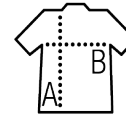

SOL'S NORTH WOMEN

WOMEN'S ZIPPED FLEECE JACKET

Quality

300 FLEECE
 100% polyester high density
 Anti-pilling
 Reinforcing tape on neck
 High lined collar

Style

FEMININE

2 zipped pockets with flap
 Elasticated cuffs
 Back half moon yoke
 Elasticated drawstring at bottom

Sizes	S	M	L	XL	XXL
A/B	62/48	64/51	66/54	68/57	70/60

PACKING

1

Carton size weight :

FEATURES

404

Rope

Red