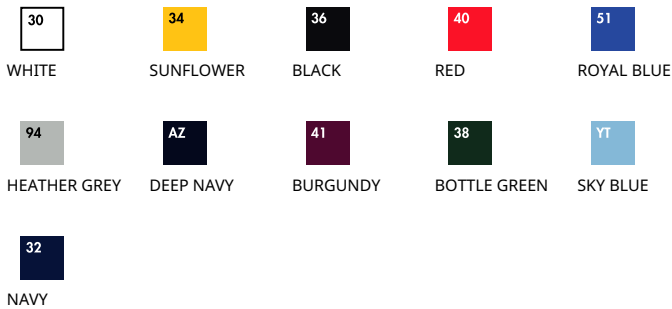

KIDS PREMIUM SET-IN SWEAT

Kids - 62-031-0

MENS KIDS

 70% cotton, 30% polyester

 White & H/Grey - 260gm/m²
Colour - 280gm/m²

 3-4,5-6,7-8,9-11,12-13,14-15

 36

- Single jersey back neck tape
- Neck, waist and cuff in cotton/elastane rib

Care Instructions

Colourways:

Sizes	Width*	Length**
3-4	38.5	42
5-6	41	48
7-8	43.5	54
9-11	46	60
12-13	51	64
14-15	56	68
Tol	2.5	2.5

*Measure across garment 1cm down from armholes
**Measure from highest point of shoulder to bottom edge of garment